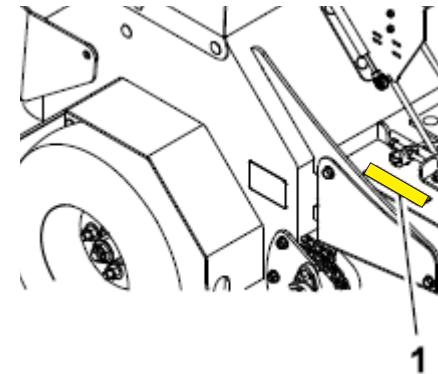

1) 30":
  Operator Right Side on Frame