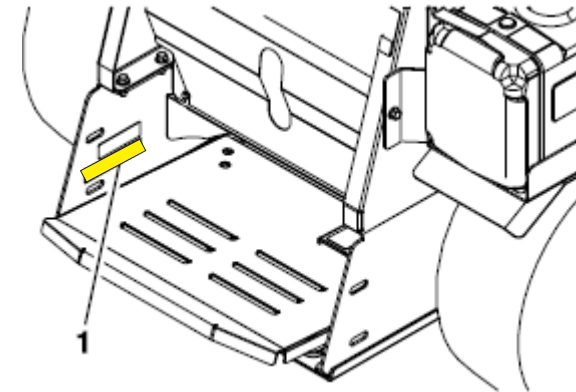

1) Operator Left Side on Frame
Above Platform