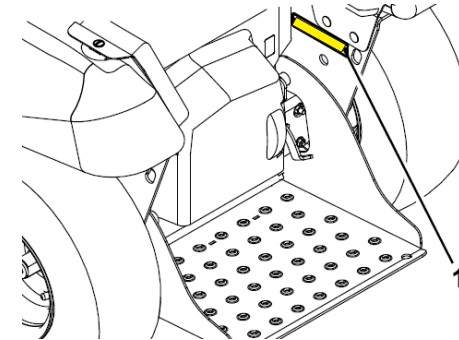

1) Operator Right Side on Frame
  Above Platform Bracket