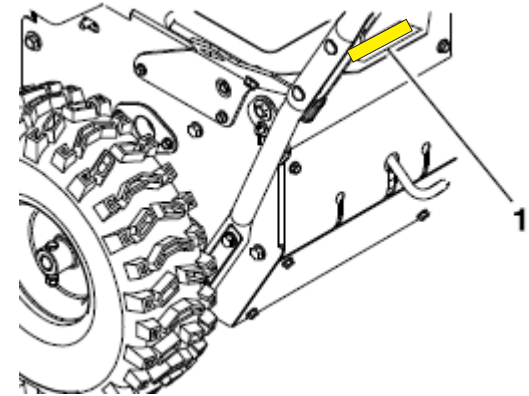

1) Operator Right Front on Frame Behind Engine