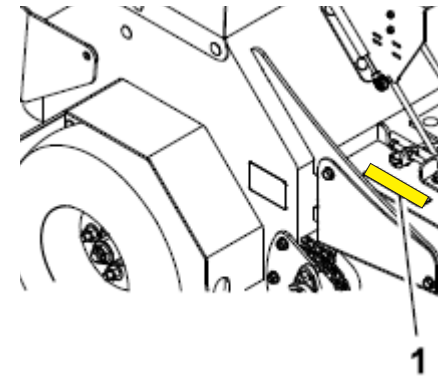

## Machine Serial Plate Locations: Aerator

Stand-On Aerator 24" & 30" 2018-2020 (402,082,300 - 408,644,345)

- 1) 24":  
Operator Right Side on Frame  
in Front of Tower Base

- 1) 30":  
Operator Right Side on Frame  
Above Drive Tire

## Machine Serial Plate Locations: Aerator

Stand-On Aerator 24" & 30" 2018-2020 (402,082,300 - 408,644,345)

- 1) 30":  
Operator Right Side on Frame  
Above Drive Tire