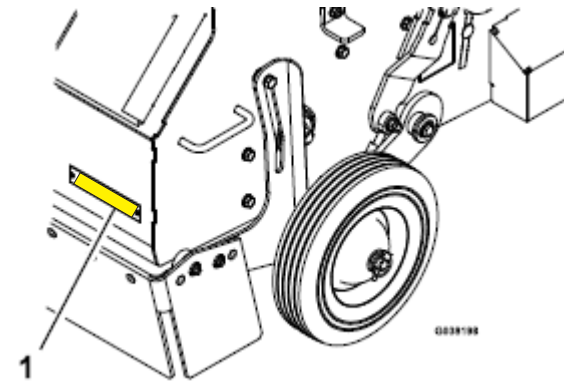

## Machine Serial Plate Locations: Sprayer

Spreader Sprayer 2018-2020 (402,082,300 - 406,294,344)

- 1) Operator Right Side on Frame  
Above Platform Bracket

## Machine Serial Plate Locations: Aerator

Aerator 21" 2018-2020 (402,082,300 - 408,644,345)

1) Operator Right Side on Frame