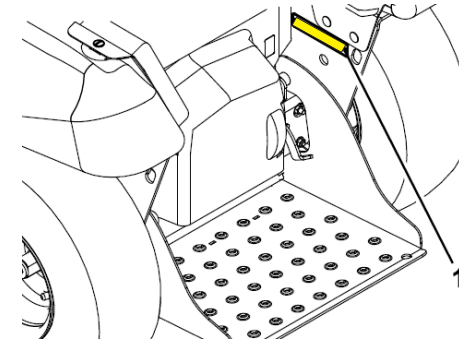

## Machine Serial Plate Locations: Sprayer

Spreader Sprayer 2018-2020 (402,082,300 - 406,294,344)

- 1) Operator Right Side on Frame  
Above Platform Bracket