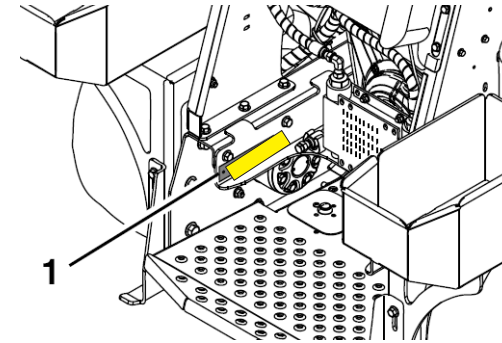

Machine Serial Plate Locations: Sprayer

Z-Spray Junior, Mid & Max 2020 & 2022 (406,394,345 - 413,950,473)

1) Operator Left Side on Frame
Above Platform