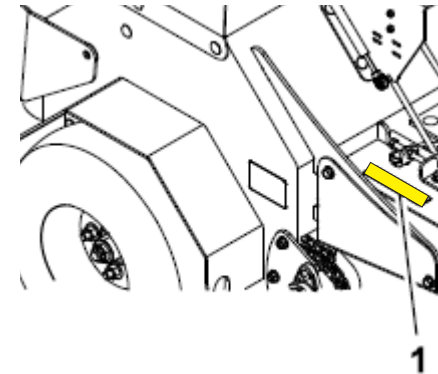

1) 30":
  Operator Right Side on Frame