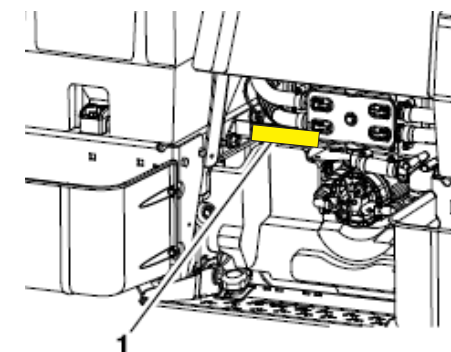

## Machine Serial Plate Locations: Sprayer

Z-Spray Standard, Mid & Max 2023 & Newer (413,950,474 & Above)

- 1) Standard:  
Operator Front Side Below Knee  
Pad on Frame

- 2) Mid & Max: Operator Front Side  
Below Knee Pad on Frame