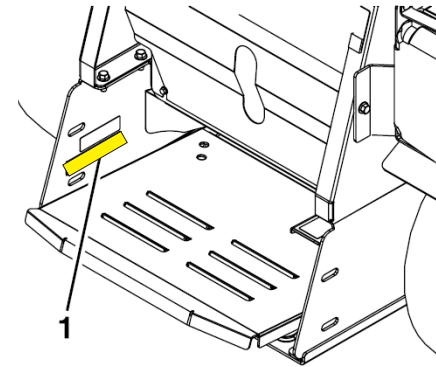

1) 30":
  Operator Left Side on Frame
  Above Platform