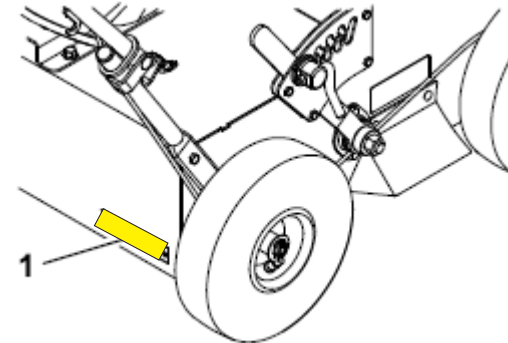

1) Operator Right Side on Frame
  Next to Tire