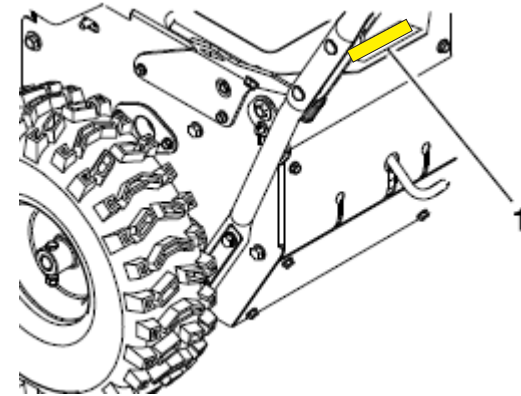

1) Operator Right Front on Frame Behind Engine