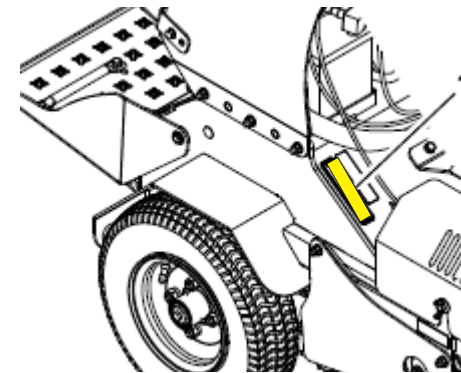

1) 24":
  Operator Right Side on Frame
  in Front of Tower Base