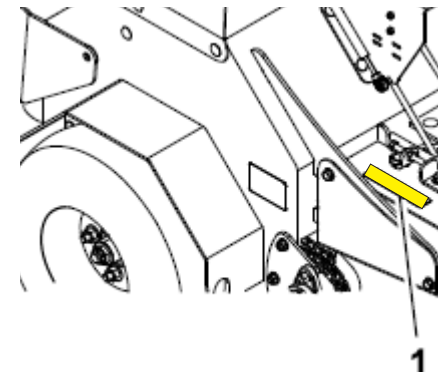

## Machine Serial Plate Locations: Aerator

Stand-On Aerator 24" & 30" 2018-2020 (402,082,300 - 408,644,345)

- 1) 24":  
Operator Right Side on Frame  
in Front of Tower Base

- 1) 30":  
Operator Right Side on Frame  
Above Drive Tire

## Machine Serial Plate Locations: Aerator

Stand-On Aerator 24" & 30" 2018-2020 (402,082,300 - 408,644,345)

- 1) 30":  
Operator Right Side on Frame  
Above Drive Tire