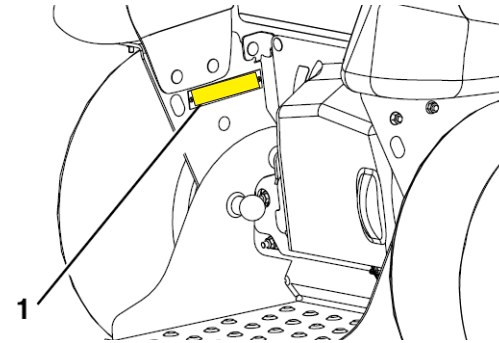

1) Operater Left Side on Frame
  Below Pad Bracket