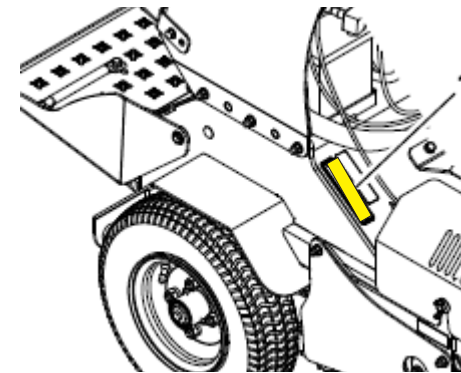

1) 24":
  Operator Right Side on Frame
  In Front of Tower Base