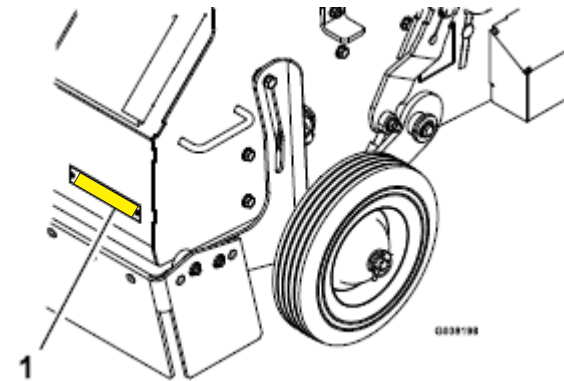

1) Operator Right Side on Frame