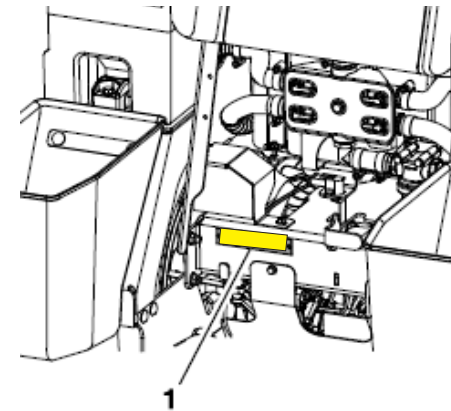

## Machine Serial Plate Locations: Sprayer

Z-Spray Standard, Mid & Max 2023 & Newer (413,950,474 & Above)

- 1) Standard:  
Operator Front Side Below Knee  
Pad on Frame

- 2) Mid & Max: Operator Front Side  
Below Knee Pad on Frame