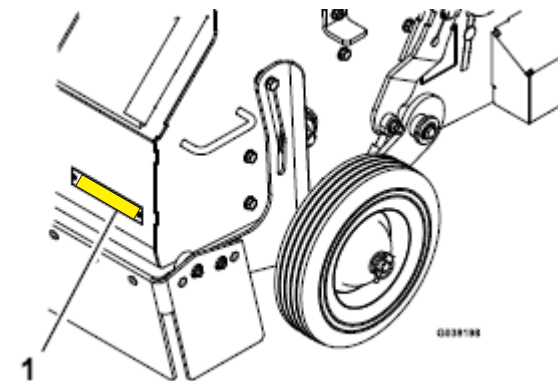

Spreader Sprayer 2018 & Older (402,082,300 & Below)

- 1) Operator Right Side on Frame
Above Platform Bracket

Machine Serial Plate Locations: Aerator

Aerator 21" 2018 & Older (402,082,300 & Below)

1) Operator Right Side on Frame

Machine Serial Plate Locations: Aerator

Stand-On Aerator 24" 2018 & Older (402,082,300 & Below)

- 1) 24":
Operator Right Side on Frame
in Front of Tower Base

Machine Serial Plate Locations: Aerator

Stand-On Aerator 30" 2018 & Older (402,082,300 & Below)