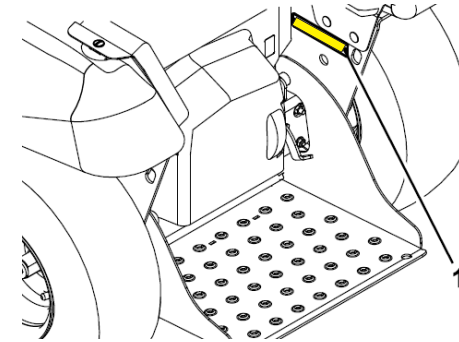

Quest E-Series, S-Series & X-Series 2023 & Newer (413,950,474 & Above)

1) Operator Left Side on Frame
Below Gas Tank

Machine Serial Plate Locations: Zero-Turn Ride On

Quest Steering Wheel

1) Below Seat

Machine Serial Plate Locations: Zero-Turn Ride On

Quest SP

- 1) Operator Left Side Rear
Behind Engine

Machine Serial Plate Locations: Zero-Turn Ride On

Radius E-Series, S-Series & X-Series

1) Operator Front Facing on Foot Pan

Machine Serial Plate Locations: Sprayer

Spreader Sprayer 2018 & Older (402,082,300 & Below)

- 1) Operator Right Side on Frame
Above Platform Bracket

Machine Serial Plate Locations: Aerator

Aerator 21" 2018 & Older (402,082,300 & Below)

1) Operator Right Side on Frame