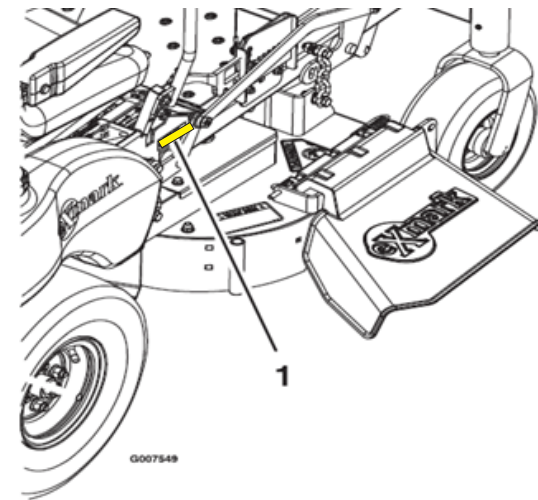

Machine Serial Plate Locations: Zero-Turn Ride On

Navigator

- 1) Operator Right Side Rear on Frame Below Tub

** Photograph indicates view as it appears on left side of machine, serial plate will be located in same location but on right side of machine as indicated by graphic image.*

Machine Serial Plate Locations: Zero-Turn Ride On

Phazer

- 1) Operator Right Side on Frame
Below Drive Lever

Machine Serial Plate Locations: Zero-Turn Ride On

Quest Drive Lever 2007-2010 (670,000 - 919,999)