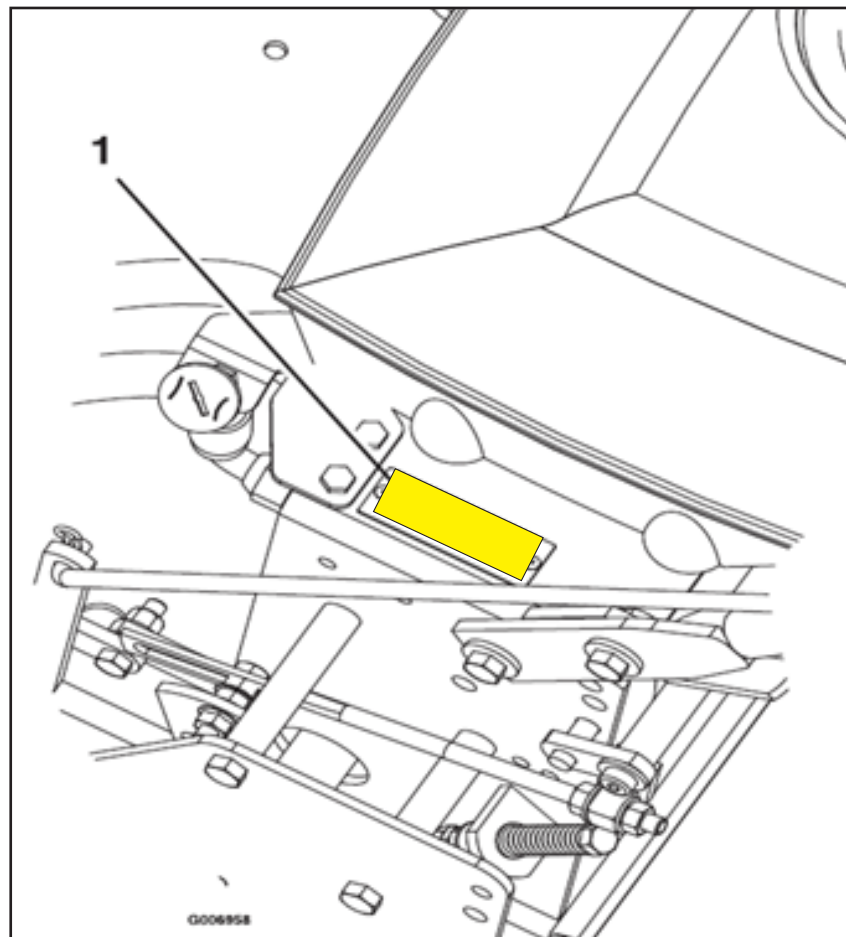

Machine Serial Plate Locations: Walk Behind

Turf Tracer HP

1) Below flap