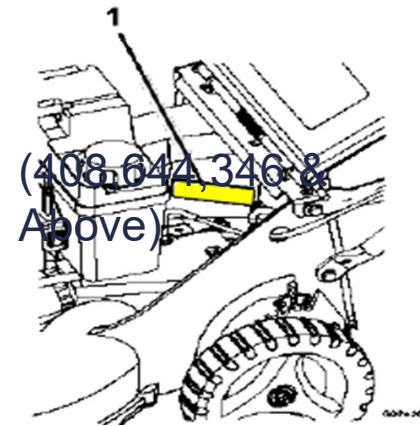

Machine Serial Plate Locations: Walk Behind

Commercial 21 & 30

- 1) Commercial 21 Gas & Electric:
Below flap, Operator Right Side

- 2) Commercial 30 Gas & Electric:
Operator Left Side on Frame

Machine Serial Plate Locations: Walk Behind

Metro

- 1) Operator Right Side on Frame
Above Drive Tire

Machine Serial Plate Locations: Walk Behind

Metro 21 & Metro 26

1) Metro 21:

Operator Facing on Frame
Between Rear Wheels

2) Metro 26:

Operator Right Side on Frame
Above Rear Wheel

1) Operate Left Side on Frame
Above Drive Tire

Machine Serial Plate Locations: Walk Behind

Turf Tracer 2015 & New (315,000,000 & Above)

- 1) Turf Tracer S-series:
Operator Left Side on Frame
Behind Pump

- 2) Turf Tracer X-series:
Operator Left Side on Frame
Above Drive Tire

- 1) 30":
Operator Right Side on Frame
Above Drive Tire

Machine Serial Plate Locations: Broom

Rotary Broom 2018 & Older (402,082,300 & Below)

- 1) Operator Right Front on Frame Behind Engine

Machine Serial Plate Locations: Seeder