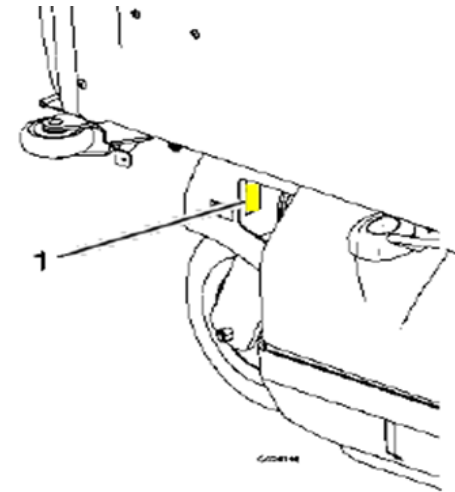

1) Operator Right Side Rear on Frame Below Tub