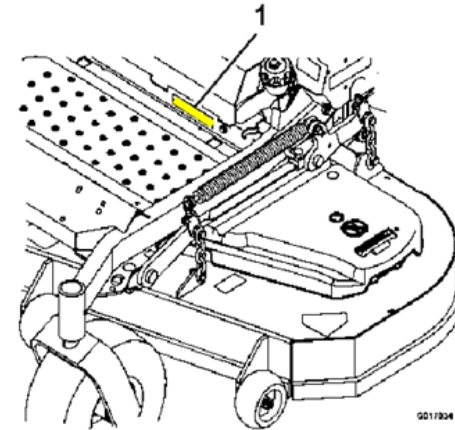

- 1) Operator Right Side
Below Drive Lever

Machine Serial Plate Locations: Zero-Turn Ride On

Lazer Z E-Series, S-Series, X-Series & Lazer Z Propane 2009 & Newer (790,000 & Above)

1) Operator Left Side on
Frame Behind Ankle