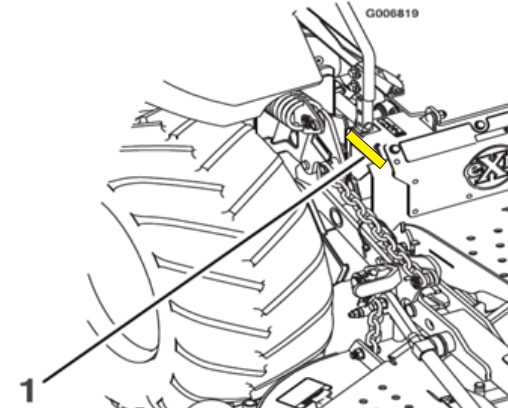

Vertex

- 1) Vertex Gas:
Operator Facing Center on Frame

- 2) Vertex Electric:
Operator Facing Left Side on
Control Panel Frame

Machine Serial Plate Locations: Zero-Turn Ride On

Front Runner

- 1) Operator Right Side
Below Drive Lever

Machine Serial Plate Locations: Zero-Turn Ride On

Lazer Z AS & Pioneer

- 1) Operator Right Side on Frame Behind Ankle

Machine Serial Plate Locations: Zero-Turn Ride On

Lazer Z & Lazer Z CT, HP, XS, XP & Liquid Cooled 2008 & Older (789,999 & Below)