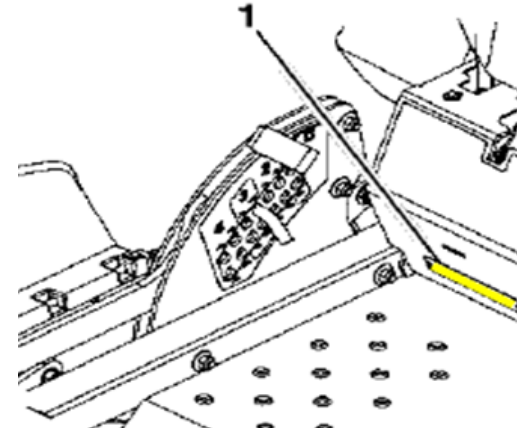

Vertex

- 1) Vertex Gas:
Operator Facing Center on Frame

- 2) Vertex Electric:
Operator Facing Left Side on
Control Panel Frame

Machine Serial Plate Locations: Zero-Turn Ride On

Front Runner

- 1) Operator Right Side
Below Drive Lever

Machine Serial Plate Locations: Zero-Turn Ride On

Lazer Z AS & Pioneer

- 1) Operator Right Side on Frame Behind Ankle

Machine Serial Plate Locations: Zero-Turn Ride On

Lazer Z & Lazer Z CT, HP, XS, XP & Liquid Cooled 2008 & Older (789,999 & Below)