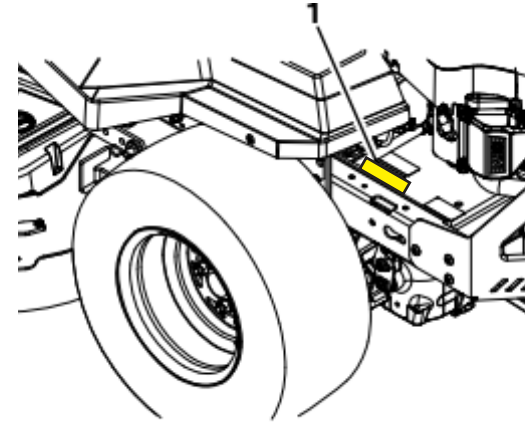

- 1) Operator Left Side Rear on
Frame Behind Seat

Machine Serial Plate Locations: Zero-Turn Ride On

Quest Drive Lever 2011-2022 (920,000 - 413,950,473)

1) Below Seat

Machine Serial Plate Locations: Zero-Turn Ride On

Quest E-Series, S-Series & X-Series 2023 & Newer (413,950,474 & Above)

1) Operator Left Side on Frame
Below Gas Tank

Machine Serial Plate Locations: Zero-Turn Ride On

Quest Steering Wheel

1) Below Seat

Machine Serial Plate Locations: Zero-Turn Ride On