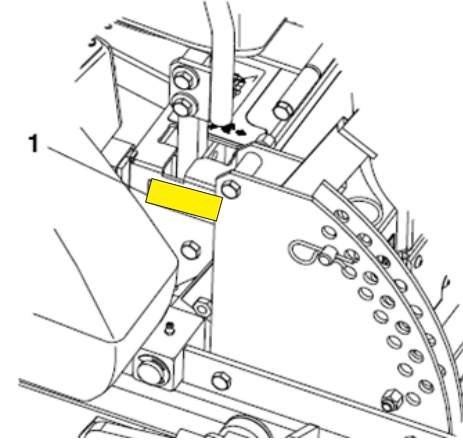

Vertex

- 1) Vertex Gas:
Operator Facing Center on Frame

- 2) Vertex Electric:
Operator Facing Left Side on
Control Panel Frame

Machine Serial Plate Locations: Zero-Turn Ride On

Front Runner

- 1) Operator Right Side
Below Drive Lever

Machine Serial Plate Locations: Zero-Turn Ride On

Lazer Z AS & Pioneer

- 1) Operator Right Side on Frame Behind Ankle

Machine Serial Plate Locations: Zero-Turn Ride On

Lazer Z & Lazer Z CT, HP, XS, XP & Liquid Cooled 2008 & Older (789,999 & Below)

- 1) Operator Right Side
Below Drive Lever

Machine Serial Plate Locations: Zero-Turn Ride On

Lazer Z E-Series, S-Series, X-Series & Lazer Z Propane 2009 & Newer (790,000 & Above)

1) Operator Left Side on
Frame Behind Ankle