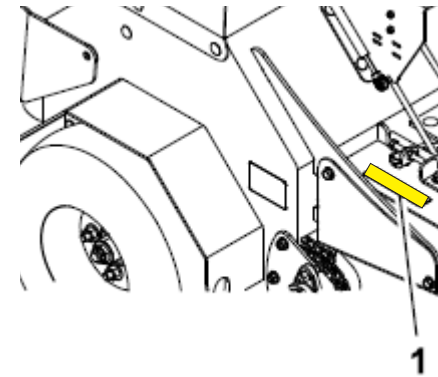

1) 30":
  Operator Right Side on Frame
  Above Drive Tire