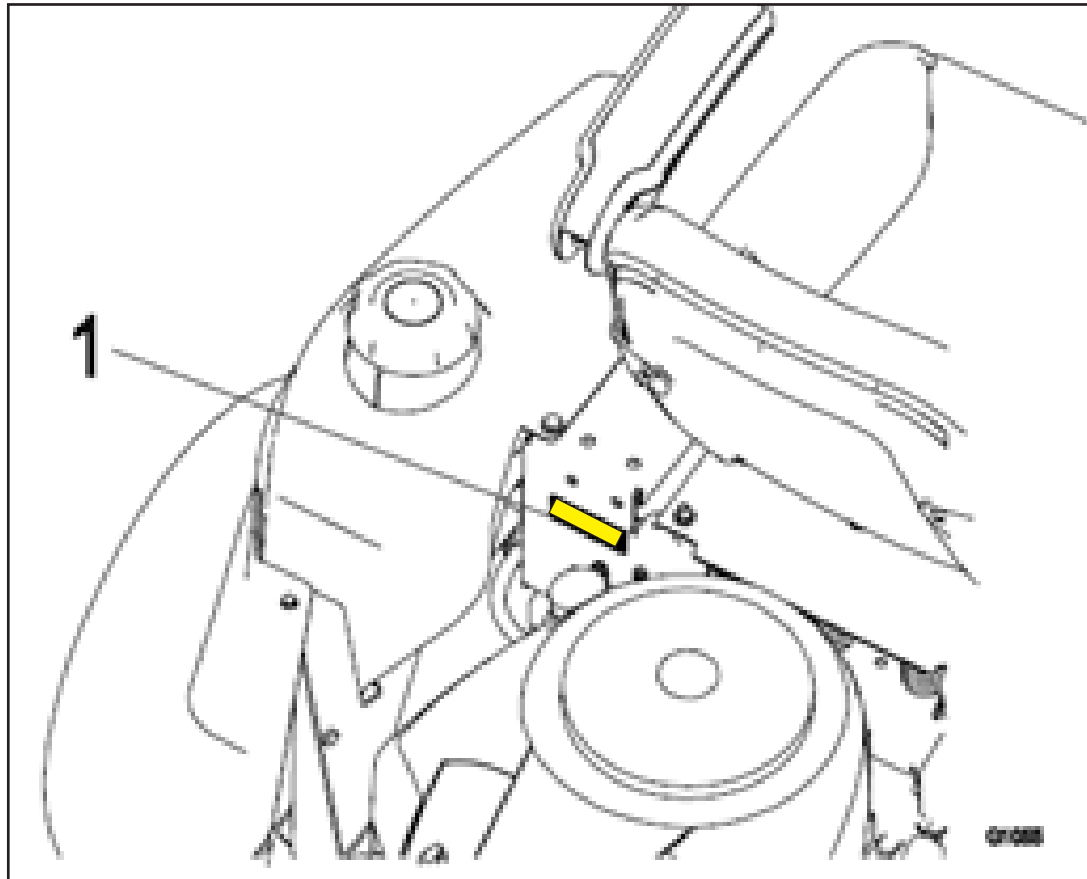

Machine Serial Plate Locations: Zero-Turn Ride On

Quest Drive Lever 2007-2010 (670,000 - 919,999)

1) Operator Left Side Rear on
  Frame Behind Seat