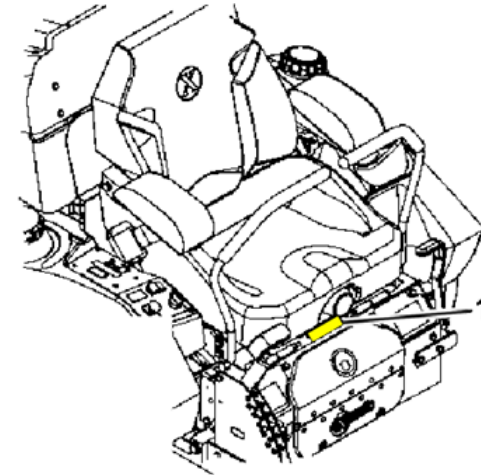

1) Operator Right Side on Frame
  In Front of Seat Base Front