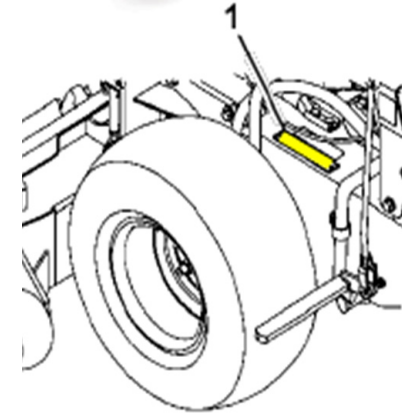

Machine Serial Plate Locations: Walk Behind

Viking

- 1) Operator Left Side on Frame
Above Drive Tire

Machine Serial Plate Locations: Walk Behind

Turf Tracer & Turf Tracer Propane 2014 & Older (314,999,999 & Below)

1) Operate Left Side on Frame
Above Drive Tire

Machine Serial Plate Locations: Walk Behind

Turf Tracer 2015 & New (315,000,000 & Above)

- 1) Turf Tracer S-series:
Operator Left Side on Frame
Behind Pump

- 2) Turf Tracer X-series:
Operator Left Side on Frame
Above Drive Tire