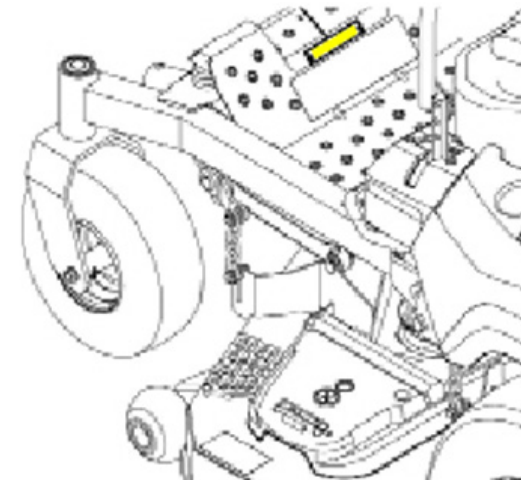

Quest SP

- 1) Operator Left Side Rear
Behind Engine

Machine Serial Plate Locations: Zero-Turn Ride On

Radius E-Series, S-Series & X-Series

1) Operator Front Facing on Foot Pan

Machine Serial Plate Locations: Sprayer

Spreader Sprayer 2018 & Older (402,082,300 & Below)

- 1) Operator Right Side on Frame
Above Platform Bracket

Machine Serial Plate Locations: Aerator

Aerator 21" 2018 & Older (402,082,300 & Below)

1) Operator Right Side on Frame