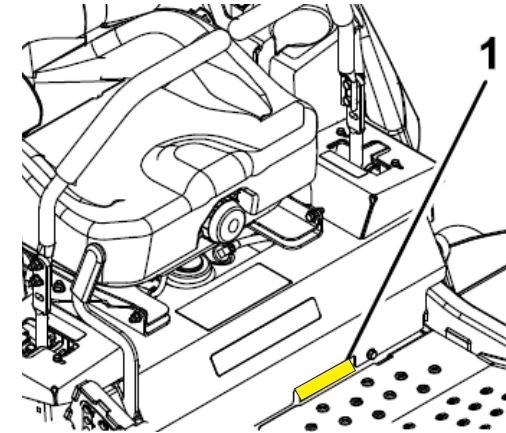

- 1) Operator Right Side on Frame
In Front of Seat Base Front

Machine Serial Plate Locations: Zero-Turn Ride On

Lazer Z Diesel 2018 & Newer (402,082,300 & Newer)

- 1) Operator Seated Center above Floor Pan on Frame