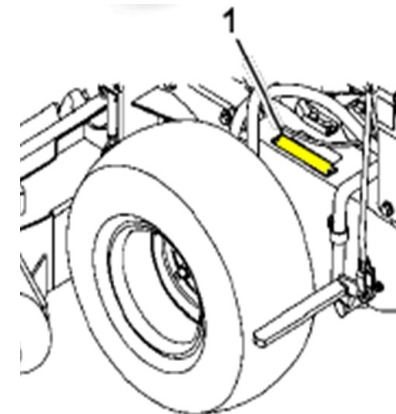

1) Operate Left Side on Frame
Above Drive Tire

Machine Serial Plate Locations: Walk Behind

Turf Tracer 2015 & New (315,000,000 & Above)

- 1) Turf Tracer S-series:
Operator Left Side on Frame
Behind Pump

- 2) Turf Tracer X-series:
Operator Left Side on Frame
Above Drive Tire