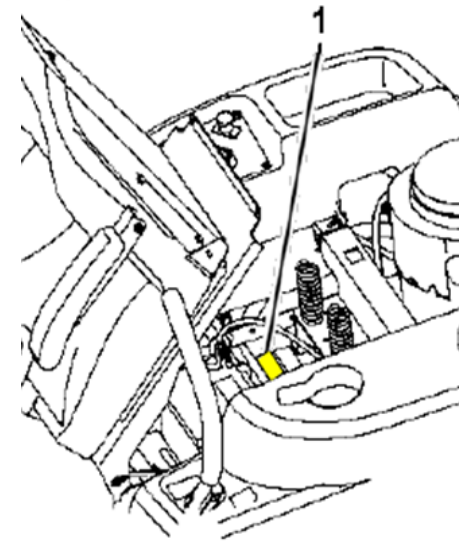

- 1) Operator Left Side Rear on
Frame Behind Seat

Machine Serial Plate Locations: Zero-Turn Ride On

Quest Drive Lever 2011-2022 (920,000 - 413,950,473)

1) Below Seat

Machine Serial Plate Locations: Zero-Turn Ride On

Quest E-Series, S-Series & X-Series 2023 & Newer (413,950,474 & Above)

1) Operator Left Side on Frame
Below Gas Tank

Machine Serial Plate Locations: Zero-Turn Ride On

Quest Steering Wheel

1) Below Seat

Machine Serial Plate Locations: Zero-Turn Ride On