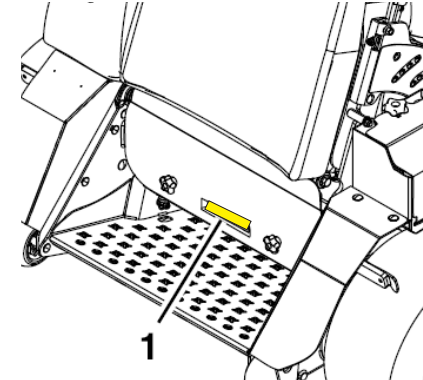

Vertex

- 1) Vertex Gas:
Operator Facing Center on Frame

- 2) Vertex Electric:
Operator Facing Left Side on
Control Panel Frame

Machine Serial Plate Locations: Zero-Turn Ride On

Front Runner

- 1) Operator Right Side
Below Drive Lever