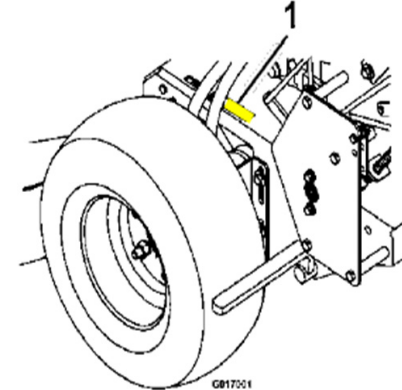

1) Operator Left Side on Frame
  Above Drive Tire