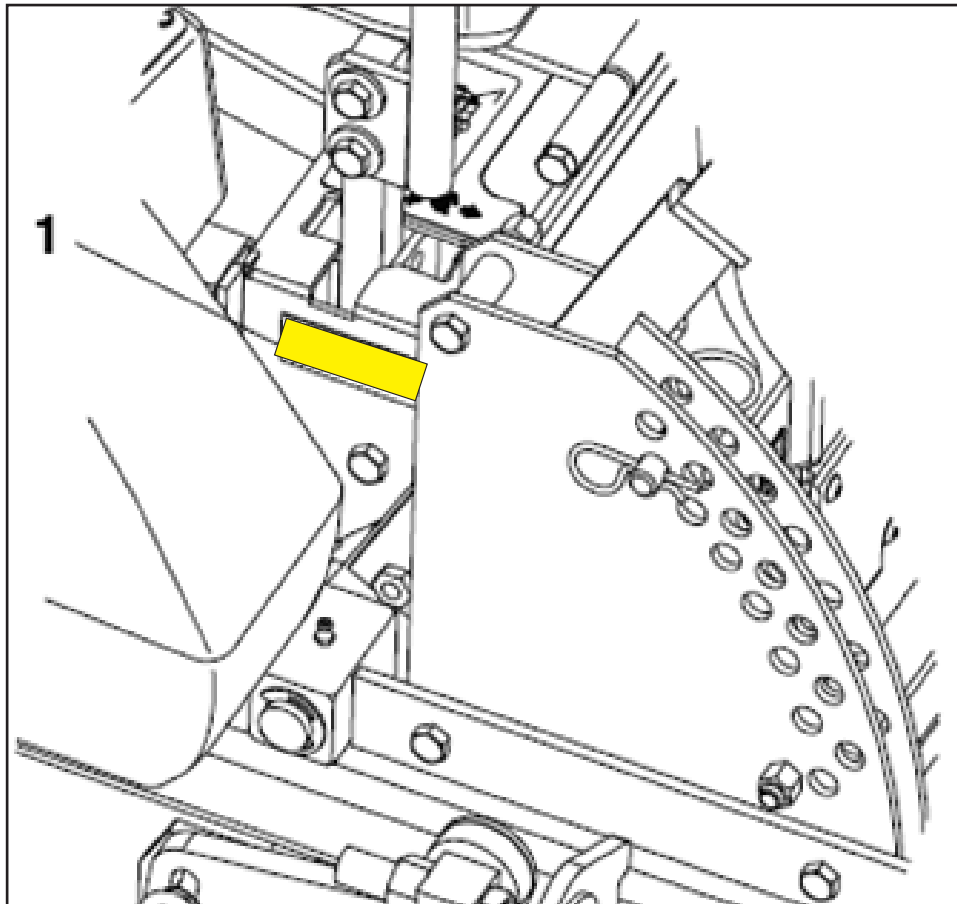

Machine Serial Plate Locations: Zero-Turn Ride On

Lazer Z Diesel 2011 & Older (999,999 & Below)

1) Below flap