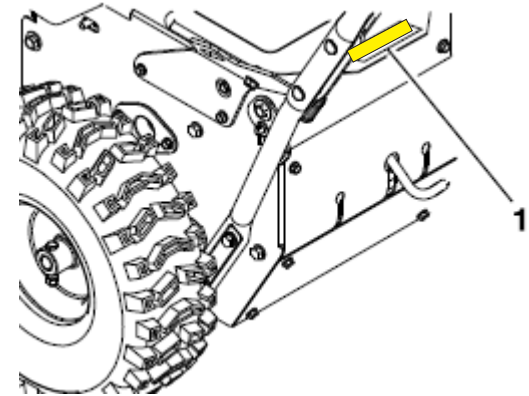

Machine Serial Plate Locations: Aerator

Stand-On Aerator 24" 2018 & Older (402,082,300 & Below)

- 1) 24":
Operator Right Side on Frame
in Front of Tower Base

Machine Serial Plate Locations: Aerator

Stand-On Aerator 30" 2018 & Older (402,082,300 & Below)

- 1) 30":
Operator Right Side on Frame
Above Drive Tire

Machine Serial Plate Locations: Broom

Rotary Broom 2018 & Older (402,082,300 & Below)

- 1) Operator Right Front on Frame Behind Engine

Machine Serial Plate Locations: Seeder

Slicer Seeder 2018 & Older (402,082,300 & Below)

- 1) Operator Right Side on Frame
Next to Tire