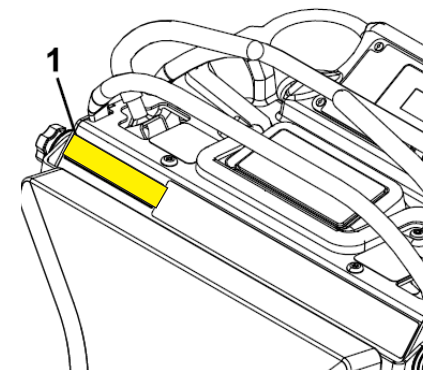

Vertex

- 1) Vertex Gas:
Operator Facing Center on Frame

- 2) Vertex Electric:
Operator Facing Left Side on
Control Panel Frame

Machine Serial Plate Locations: Zero-Turn Ride On

Front Runner

- 1) Operator Right Side
Below Drive Lever