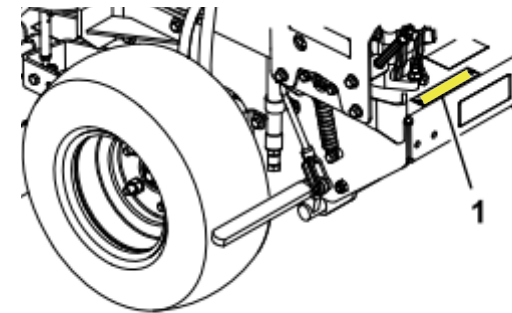

1) Operate Left Side on Frame
Above Drive Tire

Machine Serial Plate Locations: Walk Behind

Turf Tracer 2015 & New (315,000,000 & Above)

- 1) Turf Tracer S-series:
Operator Left Side on Frame
Behind Pump

- 2) Turf Tracer X-series:
Operator Left Side on Frame
Above Drive Tire